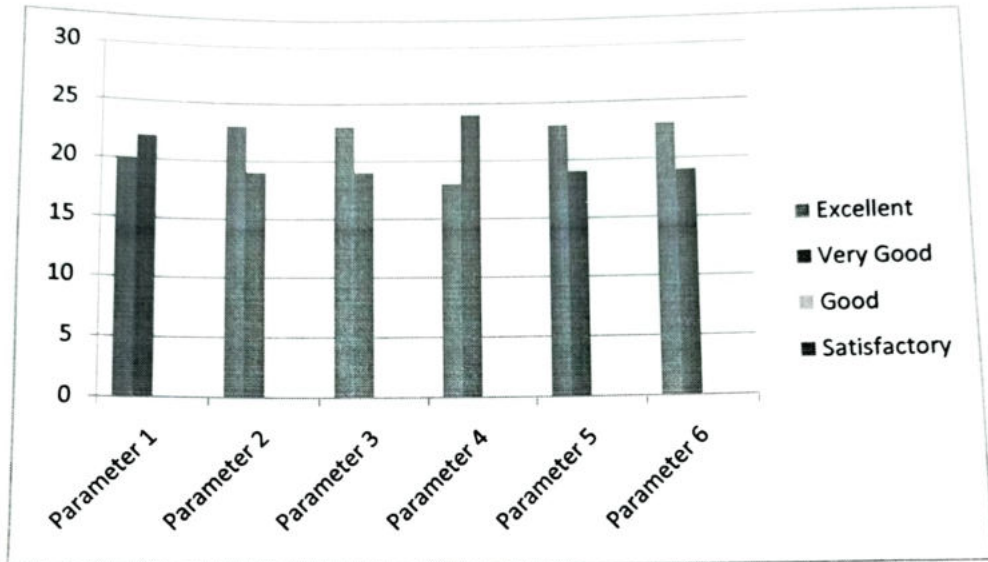

Student Feedback Analyzed 2023-24

Shm

IQAC Co-ordinator

K.L.E. Society's

S.C.P. Arts, Science & D.D.S Commerce College

MAHALINGPUR-587312. Dist. Bagalkot.

Shm

PRINCIPAL