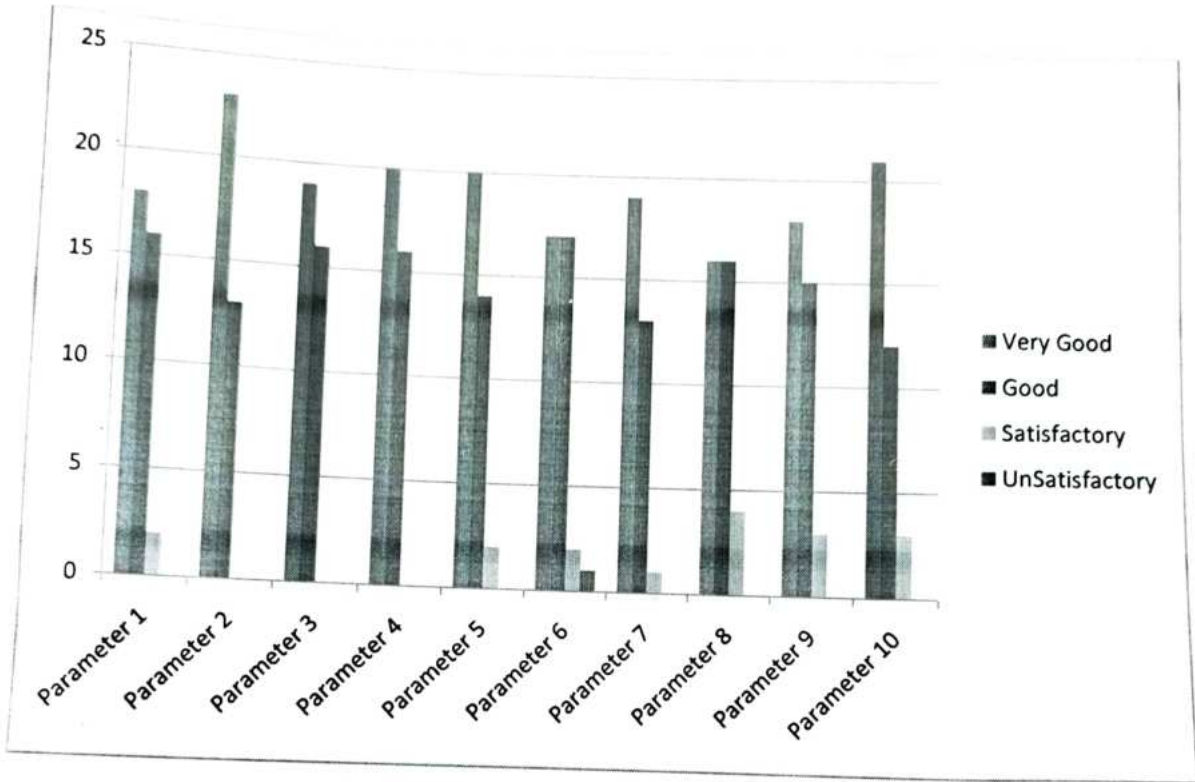

Teacher Feedback Analyzed 2023-24

IQAC Co-ordinator
K.L.E.Society's
S.C.P. Arts, Science & D.D.S. Commerce College
MAHALINGPUR-587312. Dist. Bagalkot.

PRINCIPAL
K.L.E.Society's
S.C.P. Arts, Science & D.D.S. Commerce College
MAHALINGPUR-587312. Dist. Bagalkot.