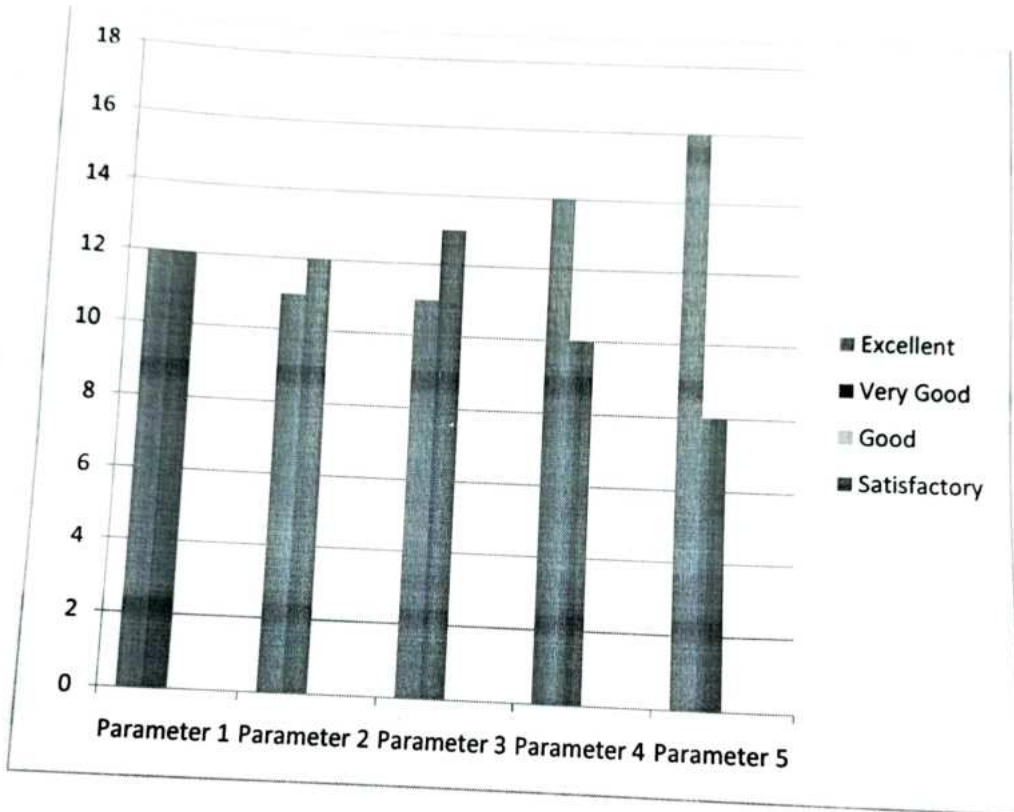

Alumni Feedback Analysed 2023-24

Sm
IQAC Co-ordinator
K.L.E. Society's

C.P. Arts, Science & D.D.S Commerce College
MAHALINGPUR

[Signature]
PRINCIPAL
K.L.E. Society's
C.P. Arts, Science & D.D.S Commerce College
MAHALINGPUR-587312, Dist. Bagalkot