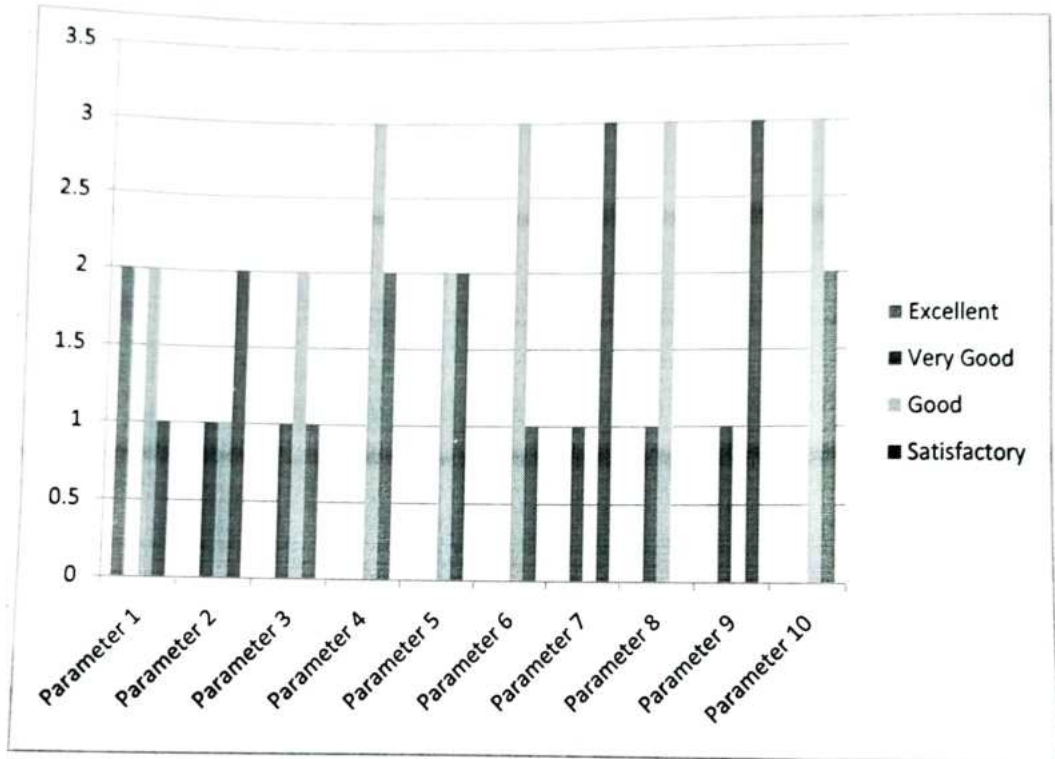

[Signature]
PRINCIPAL
K.L.E. Society's
C.P. Arts, Science & D.D.S Commerce College
MAHALINGPUR-587312, Dist. Bagalkot

Employer's Feedback Analysed 2023-24

SPM

IQAC Co-ordinator

K.L.E.Society's

S.C.P. Arts, Science & D.D.S Commerce College,
MAHALINGPUR-587312, Dist. Bagalkot.